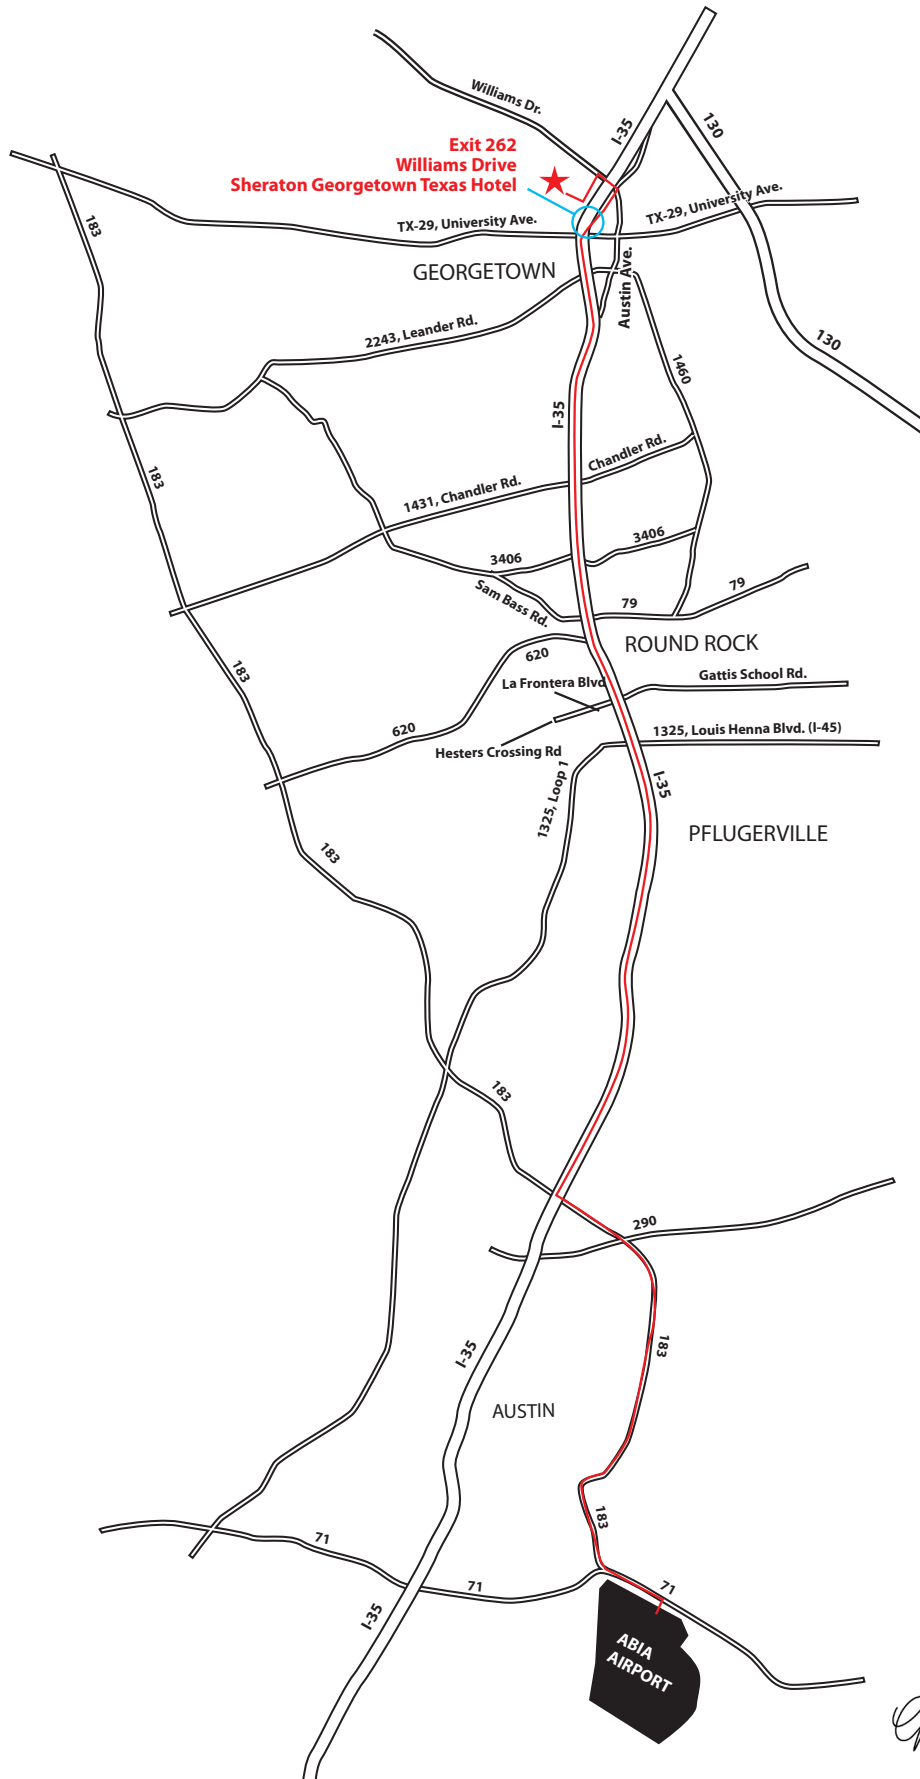

*Church on the Rock*

# AIRPORT AND HOTEL MAP

925 Golden Oaks Rd. Georgetown, Texas 78628  
512.864.7713 [www.cotrgrtn.org](http://www.cotrgrtn.org)

*Church on the Rock*